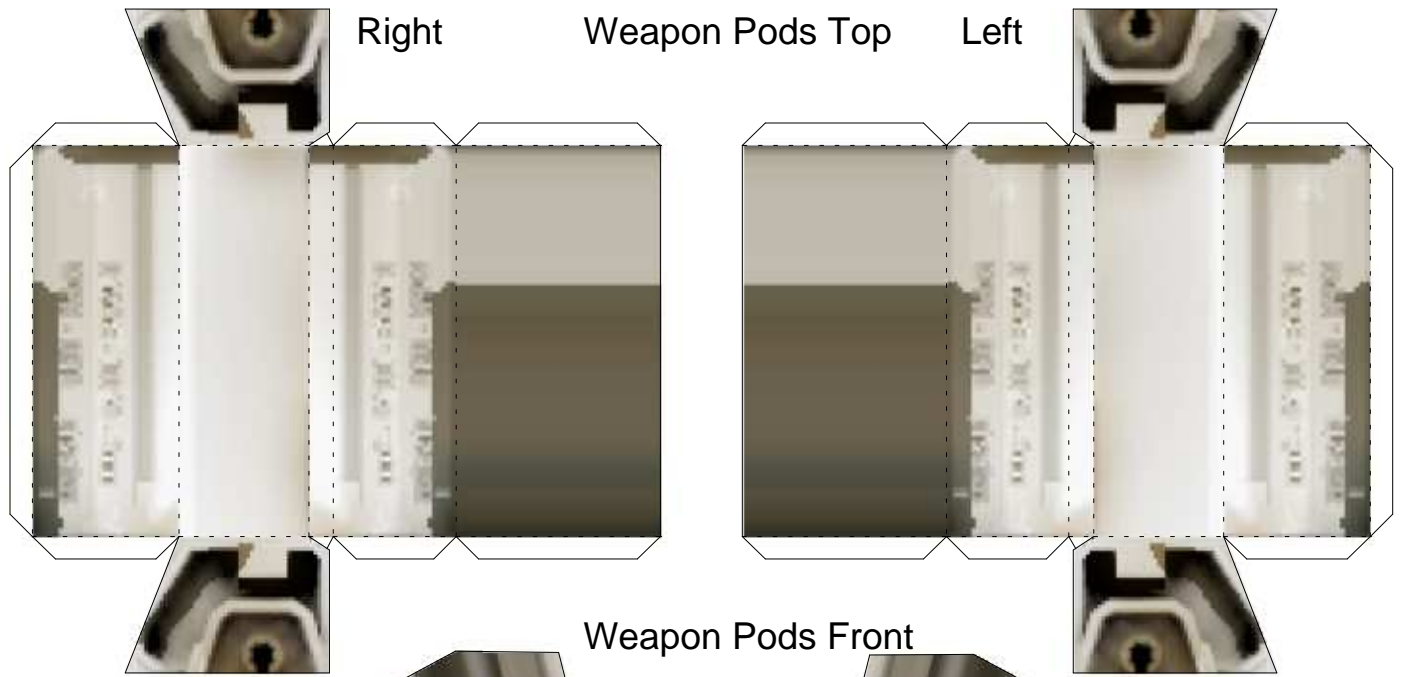

Chin Guns Axle

Chin Turret

Chin Gun Barrel

Main Torso

Chin Gun Barrel

Nose Side Panel

Nose

Nose Side Panel

Torso Box

Gun Pods

Cockpit

Missile Pod (Right Side)

Arm Parts

Missile Pod Lower Part (Right Side)

Missile Pod (Left Side)

Missile Pod Lower Part (Left Side)

Weapon Pods Bottom

Hip

Hip-Leg Joints (External)

Hip-Leg Supports

Hip-Leg Joints

Lower Leg Top Parts

Upper Leg Left

Upper Leg Right